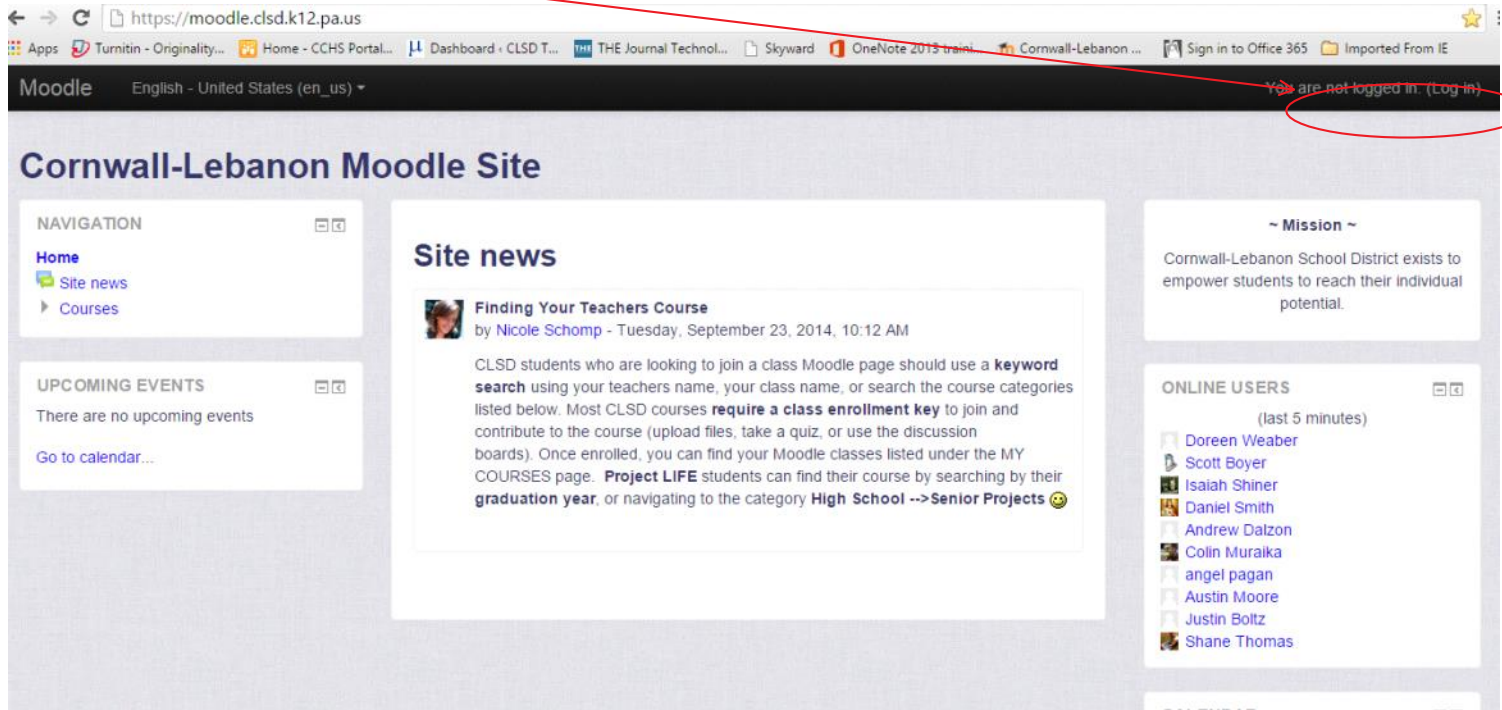

Moodle

Tuesday, March 17, 2015 12:55 PM

-<https://moodle.clsd.k12.pa.us> is the logon page. When going to this address you will see the home screen for Cornwall-Lebanon Moodle Site

-From this point you will need to login. To do this click **Log In**, it is located in the upper right hand corner of the page.